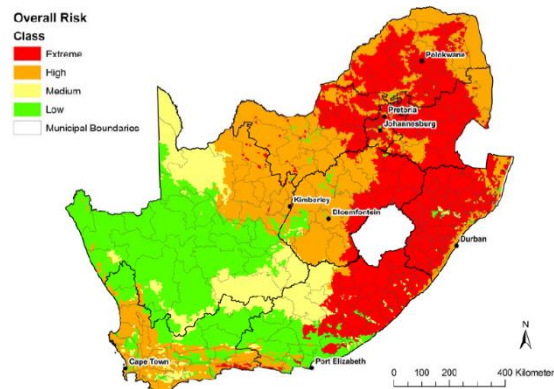

FireSat

- K-band sensor on CubeSat
- Supporting scale-up to constellation & knowledge transfer (PhD's and MSc's)

**30.6% South Africa
at Extreme risk**

**31.3% South Africa
at High risk**